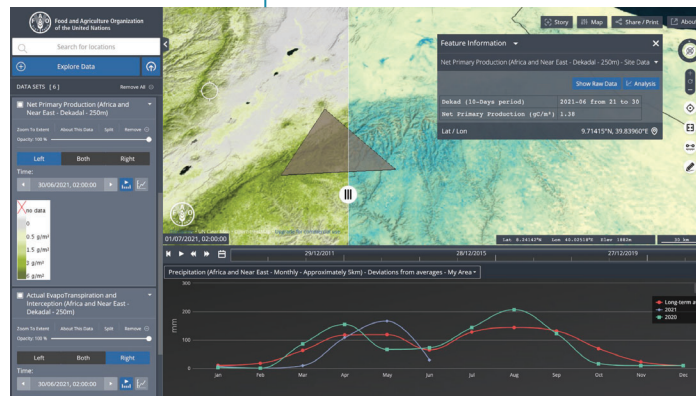

# Data unlocks new opportunities for farmers

Farmers record practice data

Government extension agents verify data

The smartphone screen shows a 'Form-I' app interface. At the top, it displays 'SAMSUNG' and the time '10:32 AM'. Below the title, there are icons for home, back, and search. The main content is a form for recording organic fertilizer data:

जैविक खाद  
\* खेत में जैविक खाद डालने की तारीख  
तारीख चुनें  
कोई दिनांक चयनित नहीं

\* जैविक खाद का नाम  
 गोबर खाद  
 केंचुआ खाद  
 मृगी खाद

\* जैविक खाद की मात्रा  
ट्रेक्टर के डिस्च से

< BACK आगामी >

# High Quality Ground Truth to Build Scalable Geospatial Models that Can be Shared Cross-Platform for Nature Positive Farmer Solutions

Tools for sharing data layers (e.g., vegetation cover and NDVI anomalies)  
Source: GEOGLAM

Tools to model yield predictions for different crop types across countries (e.g. South Africa)  
Source: Mineral (X)

Tools for Analysis (e.g., Near Real-Time Net Primary Production vs Actual EvapoTranspiration and Interception vs Precipitation anomalies)  
Source: FAO