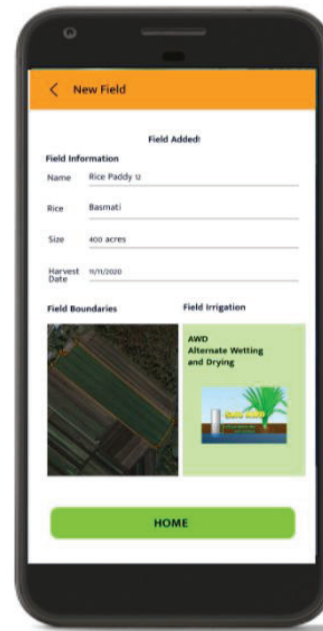

Create New Services that Benefit Farmers

Tools that give agency to unlock premium buyers & ecosystem credits
SOURCE: Digital Green, Farmer Wallet

Digital Green