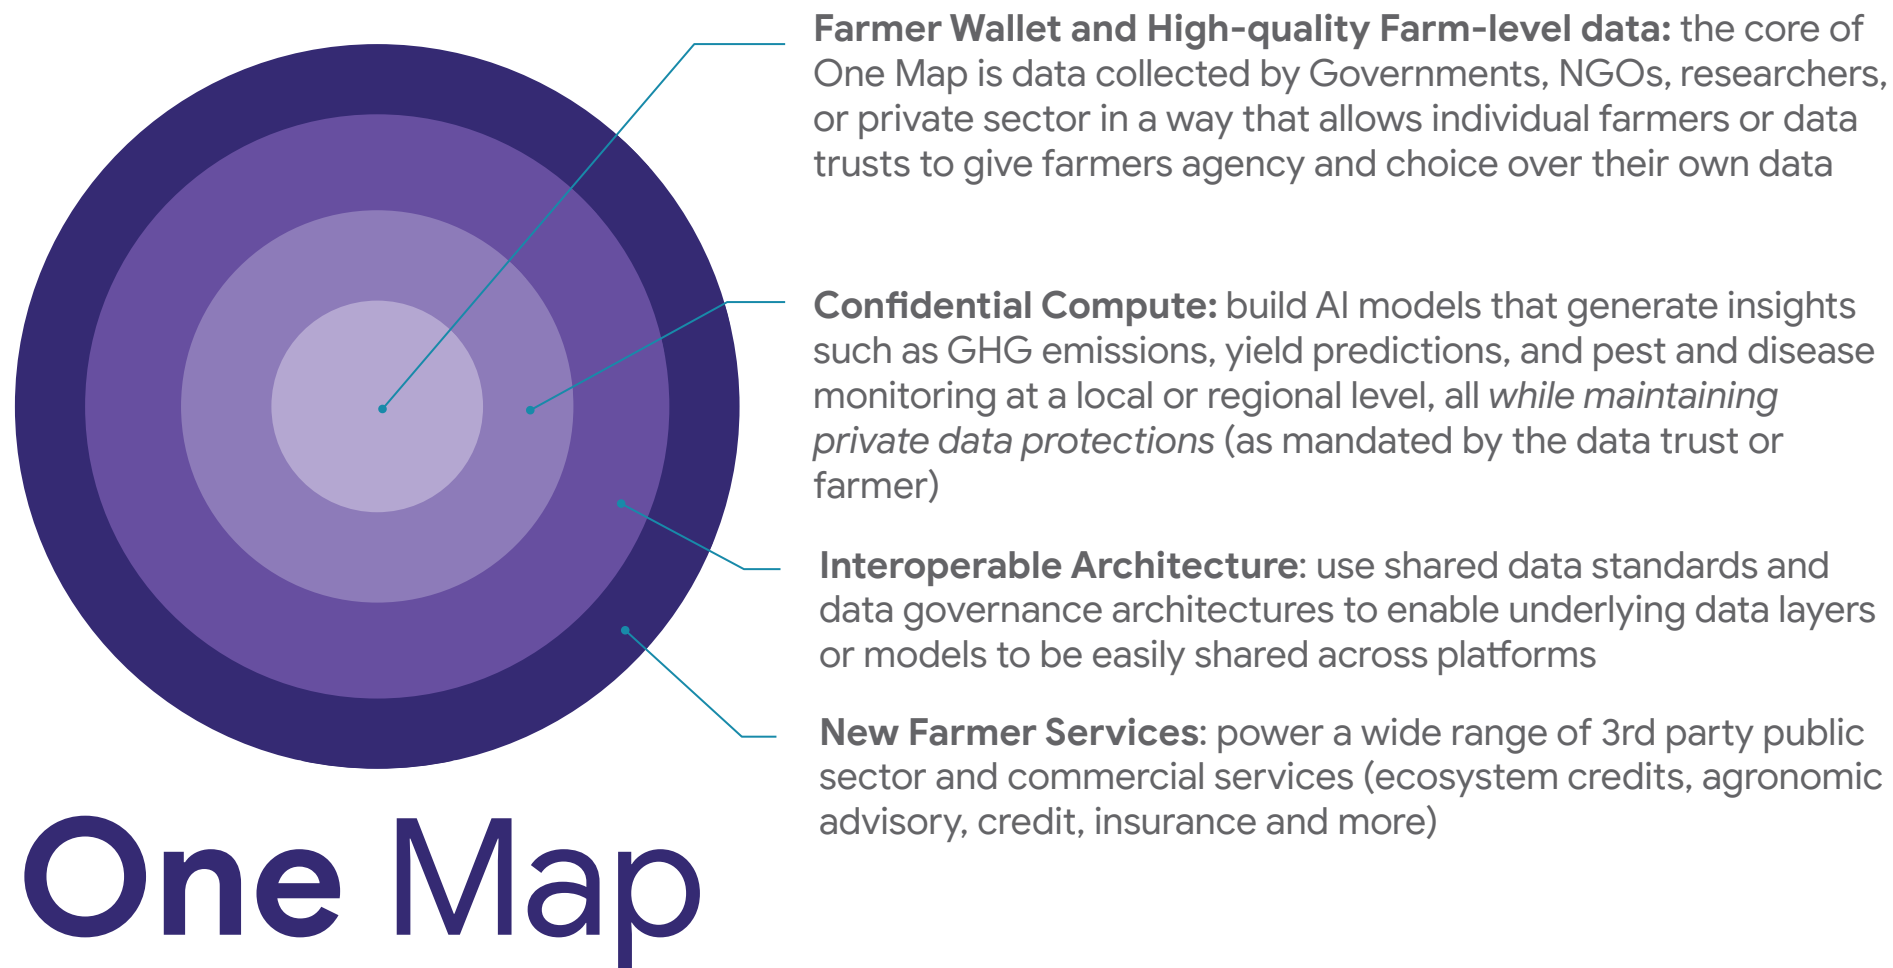

## The problem

---

- Data-driven solutions are urgently needed to shift food systems, but data remain siloed and the sector fragmented.
- Recent years have seen an erosion of trust in data, digital technologies, and virtually all institutions, that hinders collaboration.

## Our approach

---

- New approaches to individual agency and dynamic informed consent can unlock the power of data to help drive these transformations.
- Responsible data, computational power, and creation of foundational data assets will provide potent new tools for food system transformation.

## The impact

---

- Meaningful data-driven services can reach even the most vulnerable populations **while protecting individual data**.
- Dynamic, large-scale analytics can help predict food system shocks and help enable agile new collective actions.

# How One Map Unlocks New Services for Farmers

During the summit we will showcase the power of creating an open data architecture and data standards for agriculture as well as the key elements to make this rapidly replicable across geographies, partner types, and services to farmers