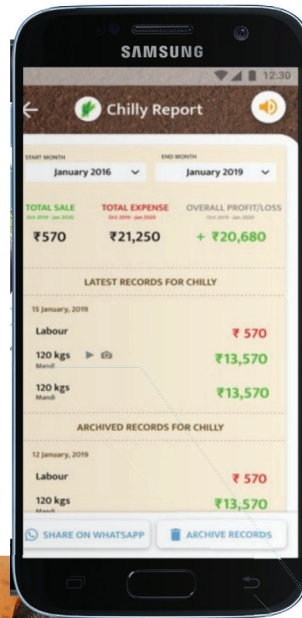

# How One Map Unlocks New Services for Farmers

During the summit we will showcase the power of creating an open data architecture and data standards for agriculture as well as the key elements to make this rapidly replicable across geographies, partner types, and services to farmers

# Data unlocks new opportunities for farmers

Farmers record practice data

Government extension agents verify data

The smartphone screen shows a 'Form-I' app interface. At the top, it displays 'SAMSUNG' and the time '10:32 AM'. Below the title, there are icons for home, back, and search. The main content is a form for recording organic fertilizer data: