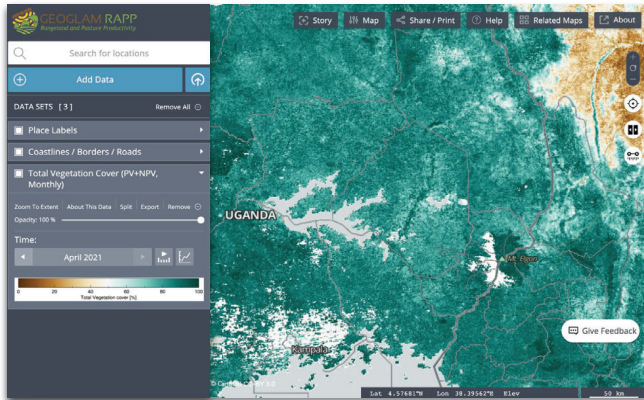

High Quality Ground Truth to Build Scalable Geospatial Models that Can be Shared Cross-Platform for Nature Positive Farmer Solutions

Tools for sharing data layers (e.g., vegetation cover and NDVI anomalies)
Source: GEOGLAM